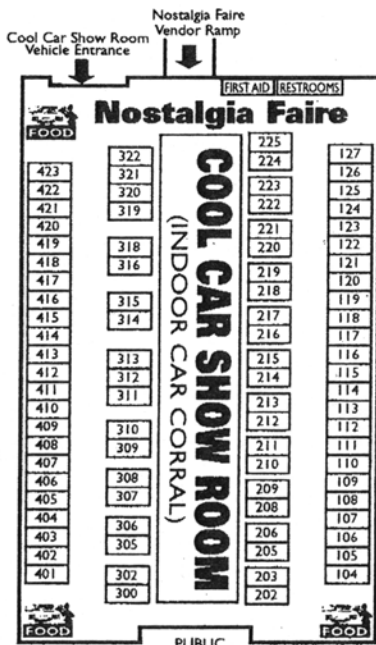

**CAR CORRAL**

Regular Outside Spaces (9' x 18')	\$55
End spaces	.80
Super Spaces Outside (17' X 30')	130
Pavilion Spaces (18' X 20') Covered	130
Patio Spaces (10' X 25') Open	100
Cutting Arena (16' X 25') Covered	130
Cool Car Sales Show Room (inside main bldg)	200
Car Corral Outdoor	65
Project Row (Cars on Trailer)	85
RV Overnight (12' X 40') no selling	120
RV Overnight (short 12' X 20') no selling	70

**Sutro Street**

Sutro St. GATE 6 for vendors

**Patio Spaces**

01	18	35
02	19	36
03	20	37
04	21	38
05	22	39
06	23	40
07	24	41
08	25	42
09	26	43
10	27	44
11	28	45
12	29	46
13	30	47
14	31	48
15	32	49
16	33	50
17	34	51
		52
		53
		54
		55
		56
		57
		58
		59
		60