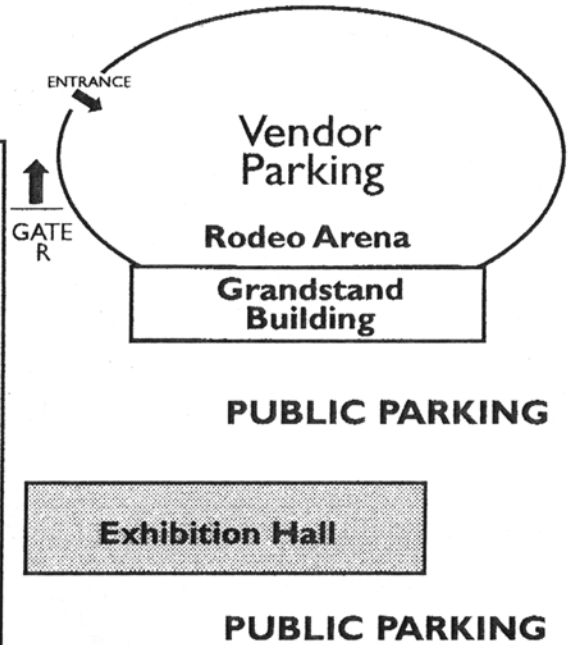

**CAR CORRAL**

Regular Outside Spaces (9' x 18')	\$55
End spaces	.80
Super Spaces Outside (17' X 30')	130
Pavilion Spaces (18' X 20') Covered	130
Patio Spaces (10' X 25') Open	100
Cutting Arena (16' X 25') Covered	130
Cool Car Sales Show Room (inside main bldg)	200
Car Corral Outdoor	65
Project Row (Cars on Trailer)	85
RV Overnight (12' X 40') no selling	120
RV Overnight (short 12' X 20') no selling	70

**Sutro Street**

Sutro St. GATE 6 for vendors

**Patio Spaces**

01	18	35
02	19	36
03	20	37
04	21	38
05	22	39
06	23	40
07	24	41
08	25	42
09	26	43
10	27	44
11	28	45
12	29	46
13	30	47
14	31	48
15	32	49
16	33	50
17	34	51
		52
		53
		54
		55
		56
		57
		58
		59
		60