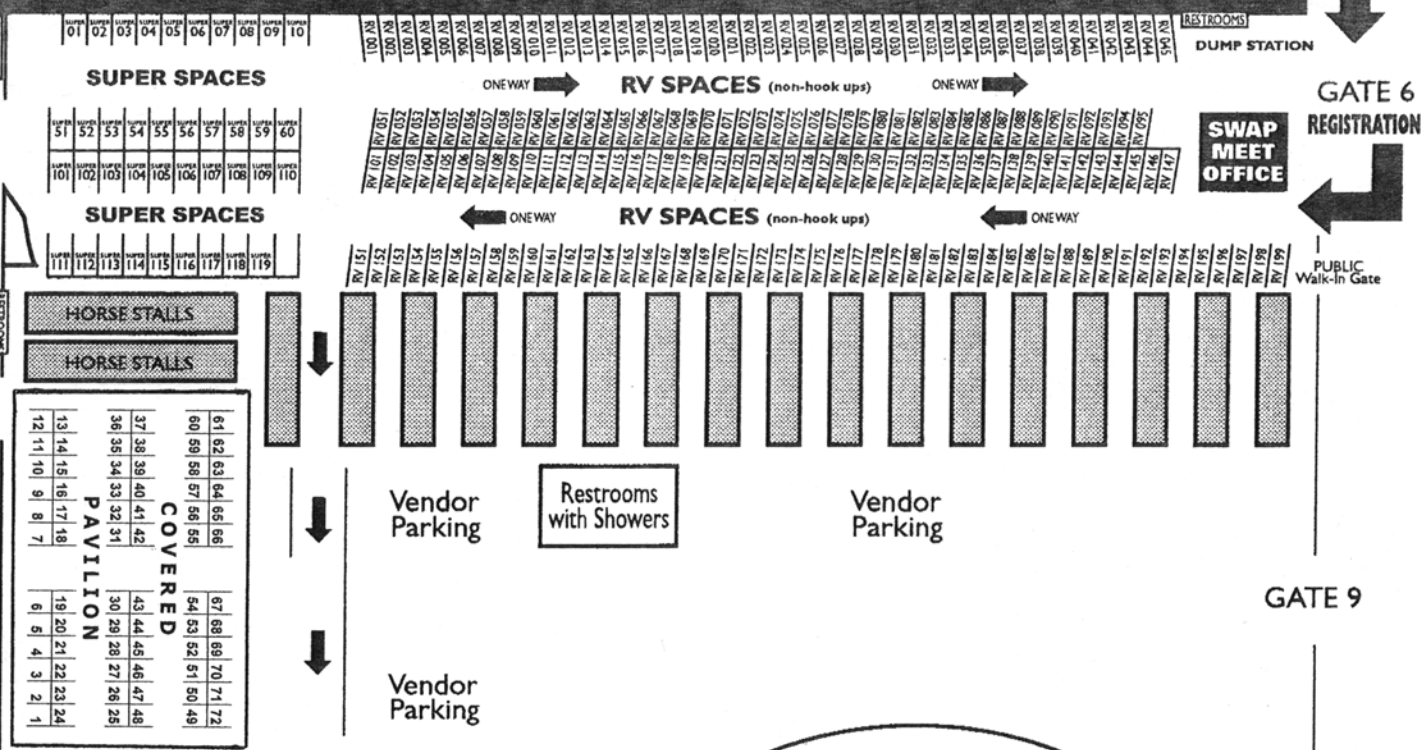

**Oddie Blvd.**

**OUTDOOR CAR CORRAL**

1972 & OLDER VEHICLES PARK & SELL

**OUTDOOR CAR CORRAL**

**CUTTING ARENA COVERED 16' X 25'**

CA 17	CA 7	CA 6
CA 16	CA 8	CA 5
CA 15	CA 9	CA 4
CA 14	CA 10	CA 3
CA 13	CA 11	CA 2
CA 12		CA 1

**CAR CORRAL**

Regular Outside Spaces (9' x 18')	\$55
End spaces	.80
Super Spaces Outside (17' X 30')	130
Pavilion Spaces (18' X 20') Covered	130
Patio Spaces (10' X 25') Open	100
Cutting Arena (16' X 25') Covered	130
Cool Car Sales Show Room (inside main bldg)	200
Car Corral Outdoor	65
Project Row (Cars on Trailer)	85
RV Overnight (12' X 40') no selling	120
RV Overnight (short 12' X 20') no selling	70

**Sutro Street**

Sutro St. GATE 6 for vendors

**Patio Spaces**

01	18	35
02	19	36
03	20	37
04	21	38
05	22	39
06	23	40
07	24	41
08	25	42
09	26	43
10	27	44
11	28	45
12	29	46
13	30	47
14	31	48
15	32	49
16	33	50
17	34	51
		52
		53
		54
		55
		56
		57
		58
		59
		60