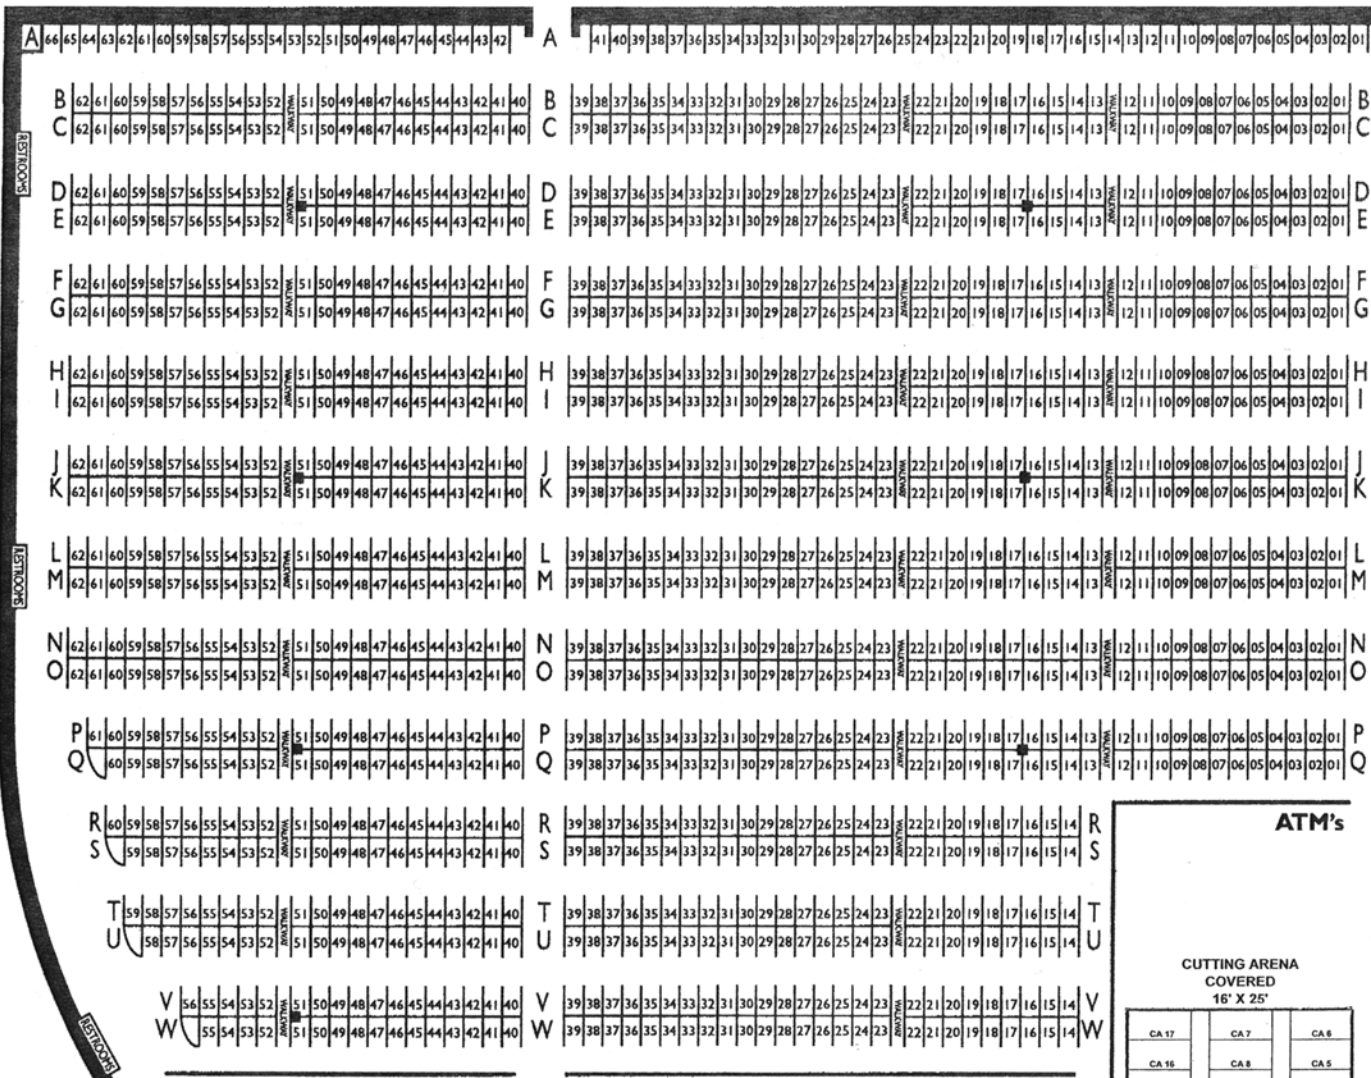

**Oddie Blvd.**

**OUTDOOR CAR CORRAL**

1972 & OLDER VEHICLES PARK & SELL

**OUTDOOR CAR CORRAL**

**CUTTING ARENA COVERED 16' X 25'**

CA 17	CA 7	CA 6
CA 16	CA 8	CA 5
CA 15	CA 9	CA 4
CA 14	CA 10	CA 3
CA 13	CA 11	CA 2
CA 12		CA 1

**CAR CORRAL**

Regular Outside Spaces (9' x 18')	\$55
End spaces	.80
Super Spaces Outside (17' X 30')	130
Pavilion Spaces (18' X 20') Covered	130
Patio Spaces (10' X 25') Open	100
Cutting Arena (16' X 25') Covered	130
Cool Car Sales Show Room (inside main bldg)	200
Car Corral Outdoor	65
Project Row (Cars on Trailer)	85
RV Overnight (12' X 40') no selling	120
RV Overnight (short 12' X 20') no selling	70

**Sutro Street**

Sutro St. GATE 6 for vendors

**Patio Spaces**

01	18	35
02	19	36
03	20	37
04	21	38
05	22	39
06	23	40
07	24	41
08	25	42
09	26	43
10	27	44
11	28	45
12	29	46
13	30	47
14	31	48
15	32	49
16	33	50
17	34	51
		52
		53
		54
		55
		56
		57
		58
		59
		60